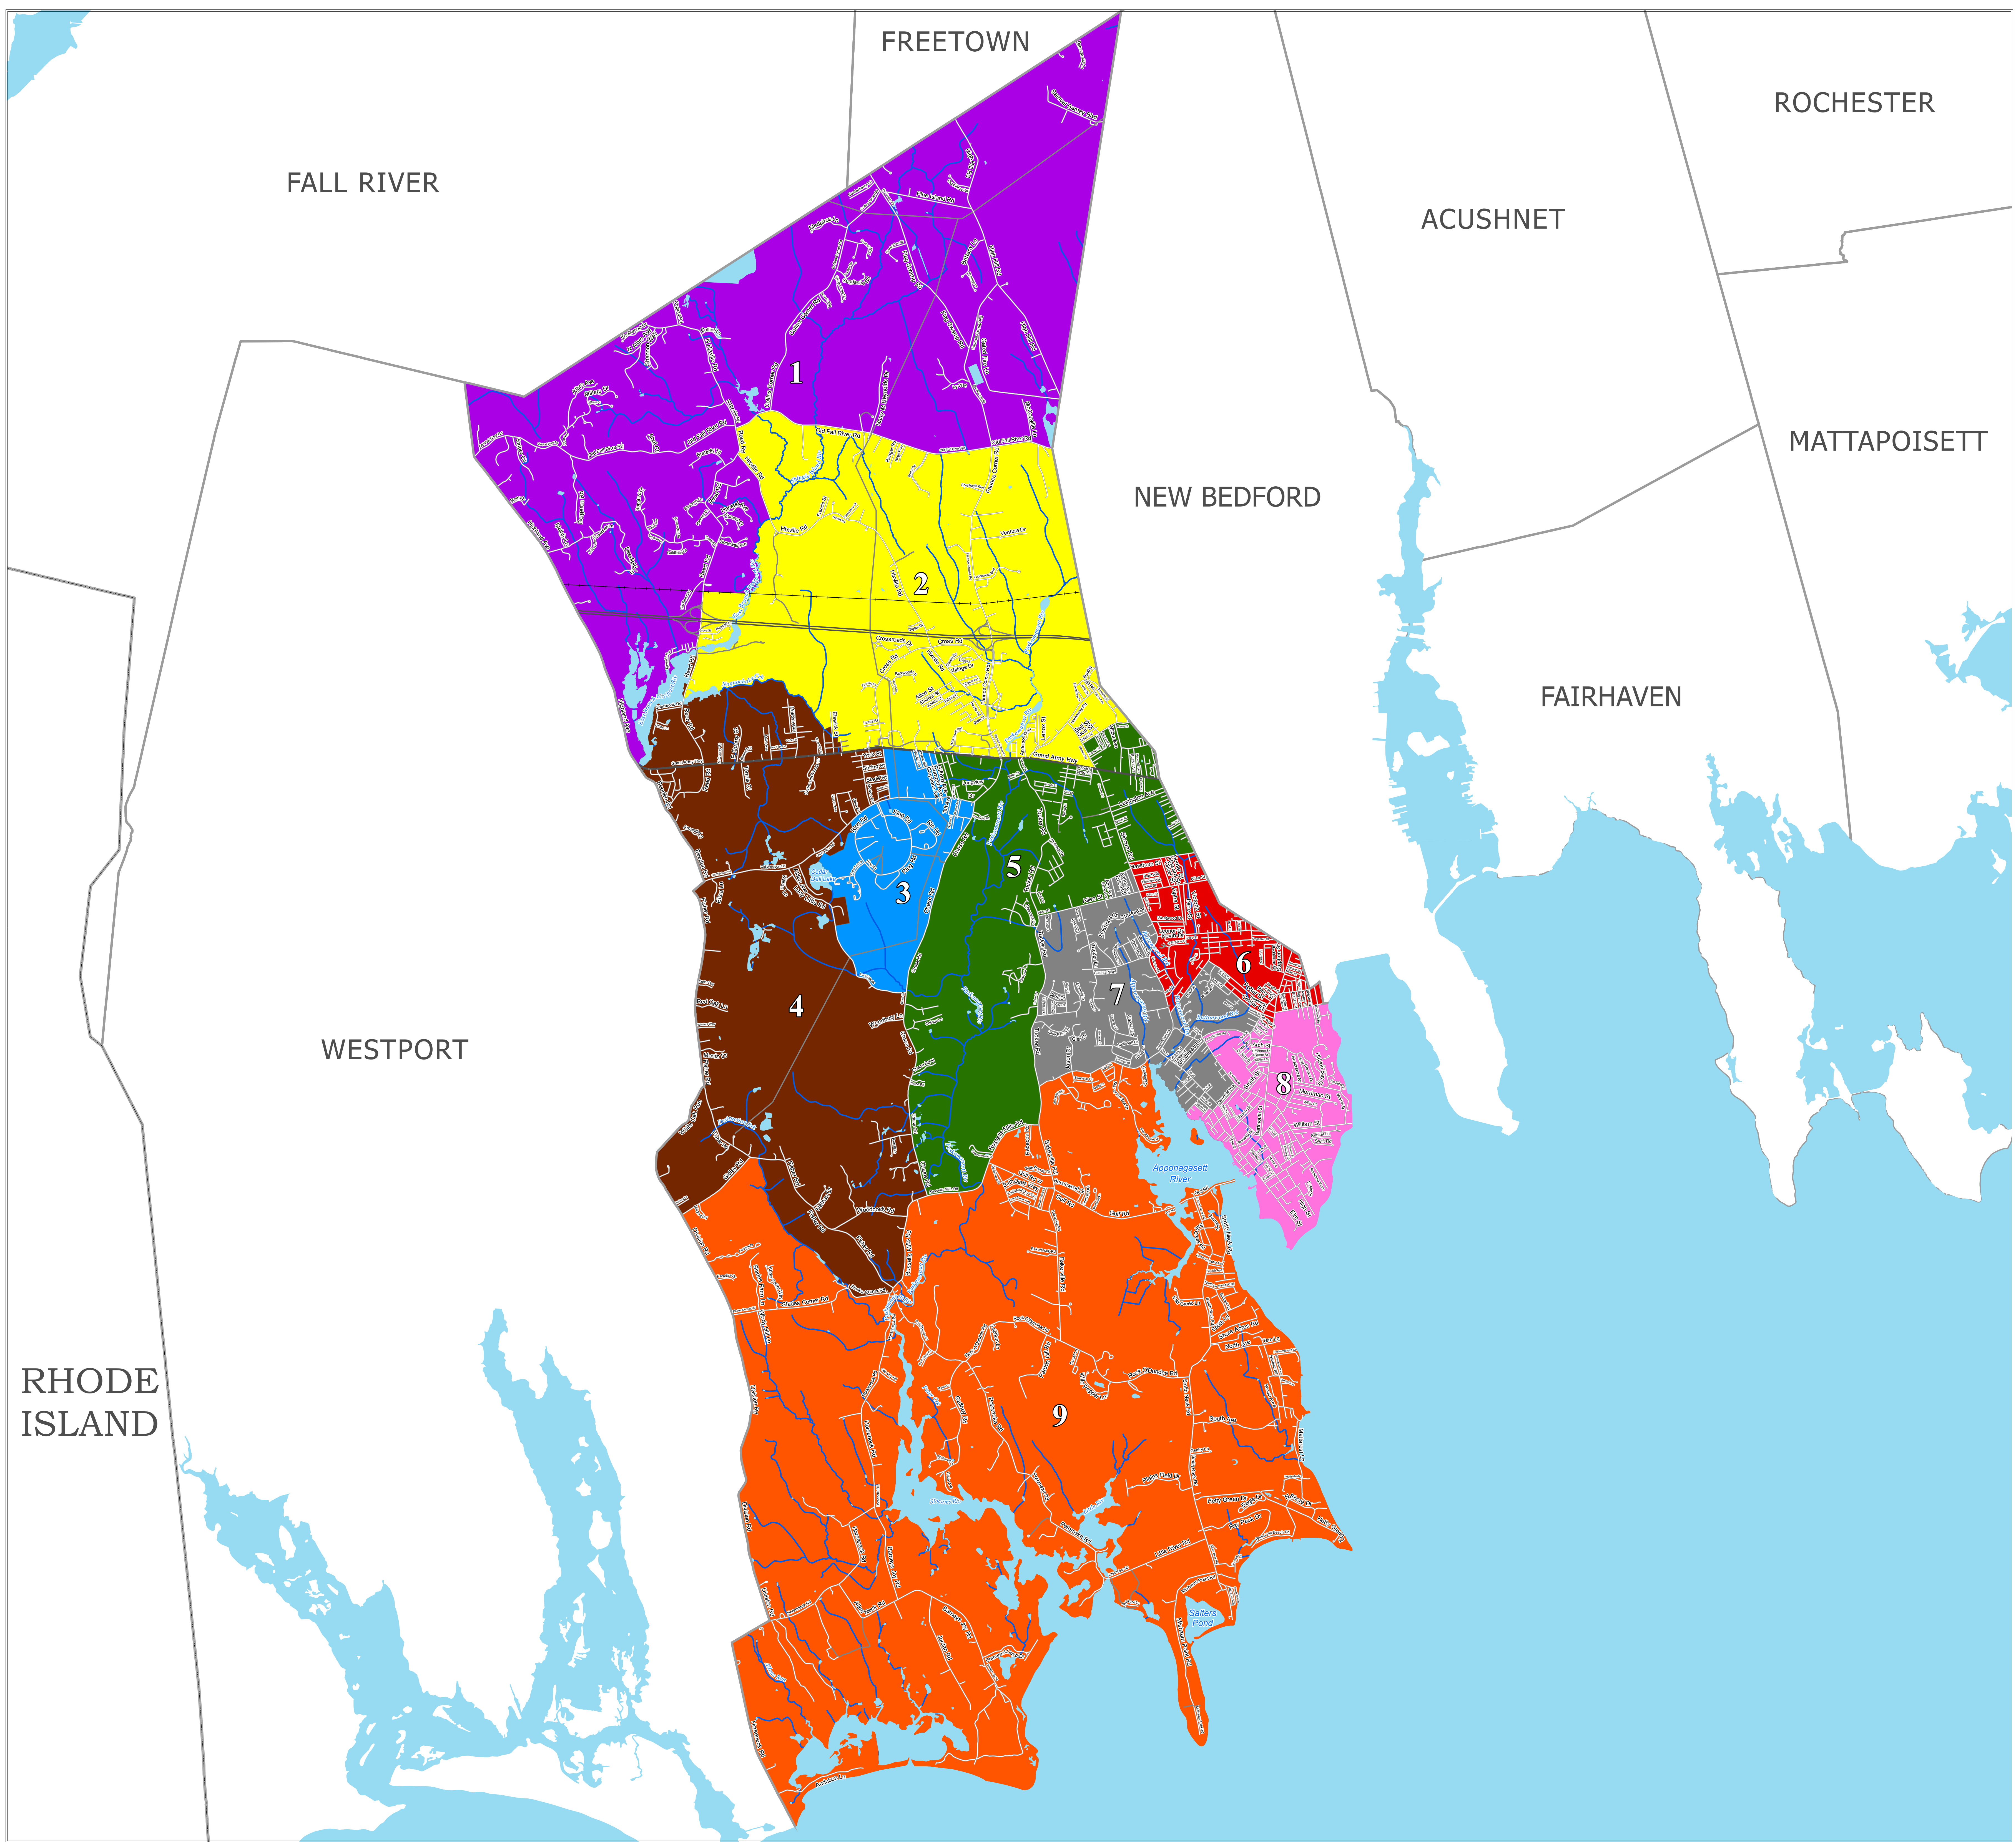

### 2020 Population - - 33,783

Minimum 5%	Target Population	Maximum 5%
3,566	3,754	3,942

### Precinct Boundaries Dartmouth

Precinct	Color	2020 Population	Variance
1	Purple	3,894	3.73
2	Yellow	3,820	1.76
3	Blue	3,614	-3.73
4	Brown	3,603	-4.02
5	Green	3,617	-3.65
6	Red	3,771	0.45
7	Grey	3,713	-1.09
8	Pink	3,925	4.56
9	Orange	3,826	1.92

Population is based on the official U.S. 2020 Census block-level data.  
 Boundaries effective December 31, 2021

**Legend**

- State Boundary
- Municipal Boundary
- Geographical Features**
- Major Roads
- Local Roads
- Railroads
- Other Municipal Features
- Streams, Rivers
- Coastal Waters, Lakes, Ponds, Major Rivers